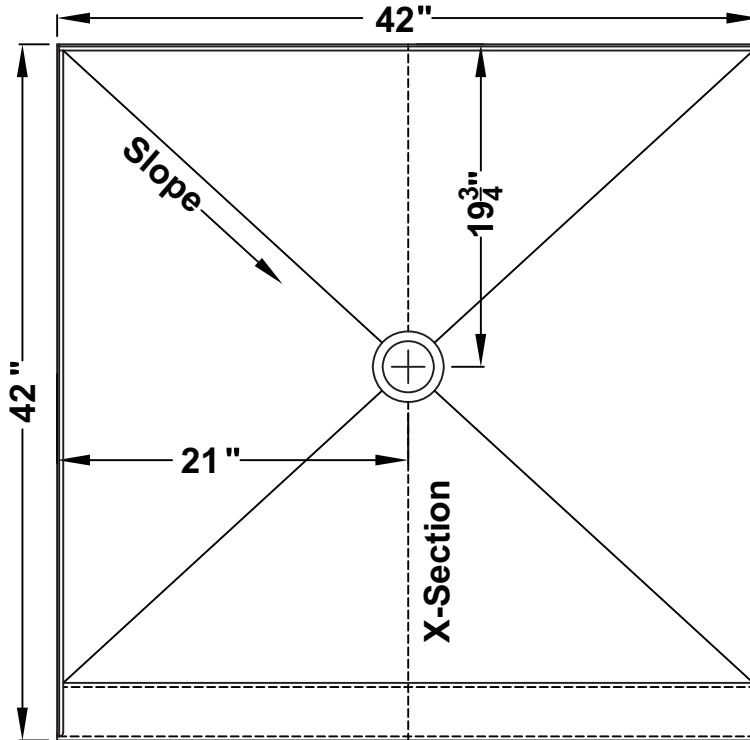

GRIFform INNOVATIONS® Classic Shower Pan

Drain dimensions are from outside of the flange to center of drain hole.

Solid Foam Filled