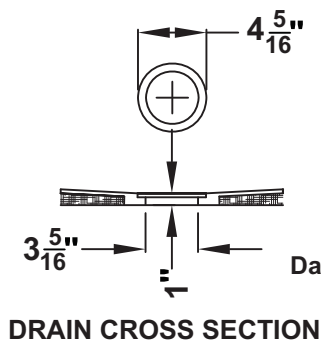

GRIFform INNOVATIONS®

Classic Shower Pan

Drain dimensions are from outside of the flange to center of drain hole.

Solid Foam Filled

Dam Face

**NO DRIP THRESHOLD
DAM CROSS SECTION**

WALL CROSS SECTION