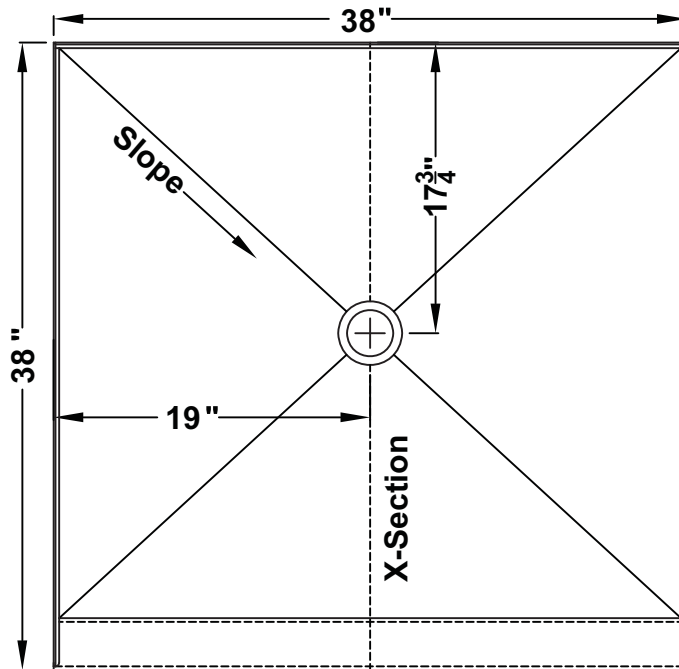

GRIFform INNOVATIONS®

Classic Shower Pan

Drain dimensions are from outside of the flange to center of drain hole.

Solid Foam Filled

Dam Face

**NO DRIP THRESHOLD
DAM CROSS SECTION**

WALL CROSS SECTION