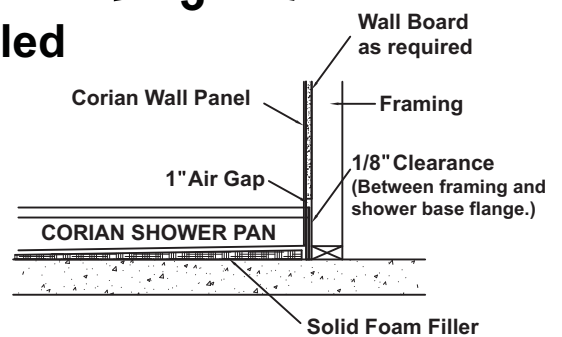

GRIFform INNOVATIONS®

Classic Shower Pan

Drain dimensions are from outside of the flange to center of drain hole.

Solid Foam Filled

Dam Face

**NO DRIP THRESHOLD
DAM CROSS SECTION**

WALL CROSS SECTION