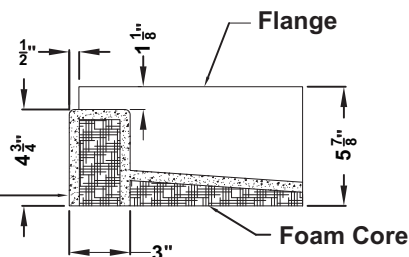

GRIFform INNOVATIONS®

Classic Shower Pan

Drain dimensions are from outside of the flange to center of drain hole.

Solid Foam Filled

Dam Face

**NO DRIP THRESHOLD
DAM CROSS SECTION**

WALL CROSS SECTION