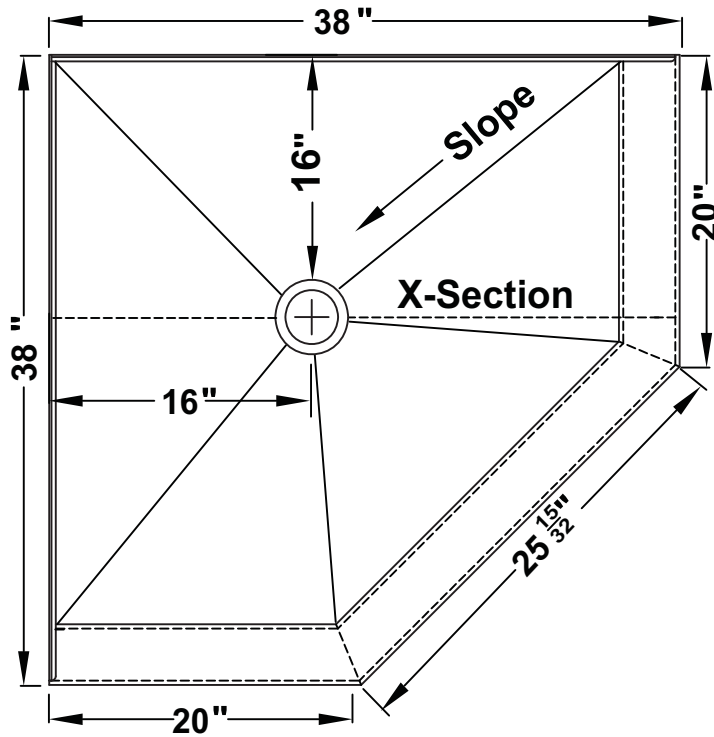

## Classic Shower Pan

Drain dimensions are from outside of the flange to center of drain hole.

**Solid Foam Filled**