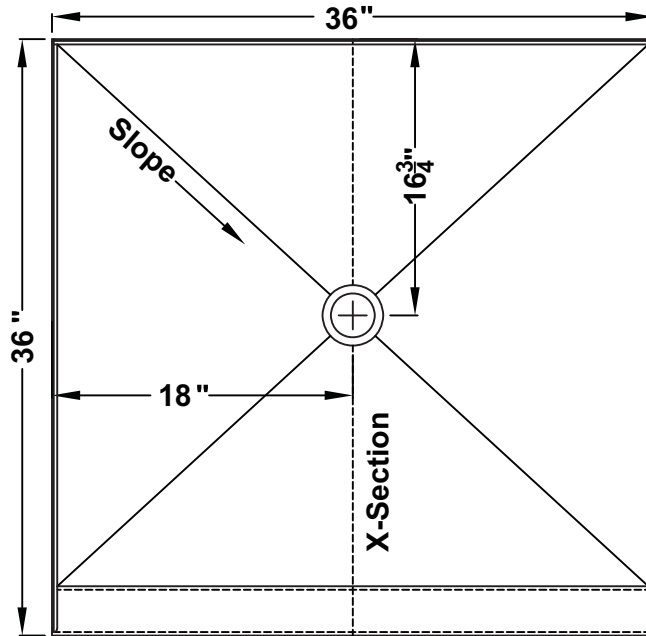

# GRIFform INNOVATIONS® Classic Shower Pan

Drain dimensions are from outside of the flange to center of drain hole.

**Solid Foam Filled**