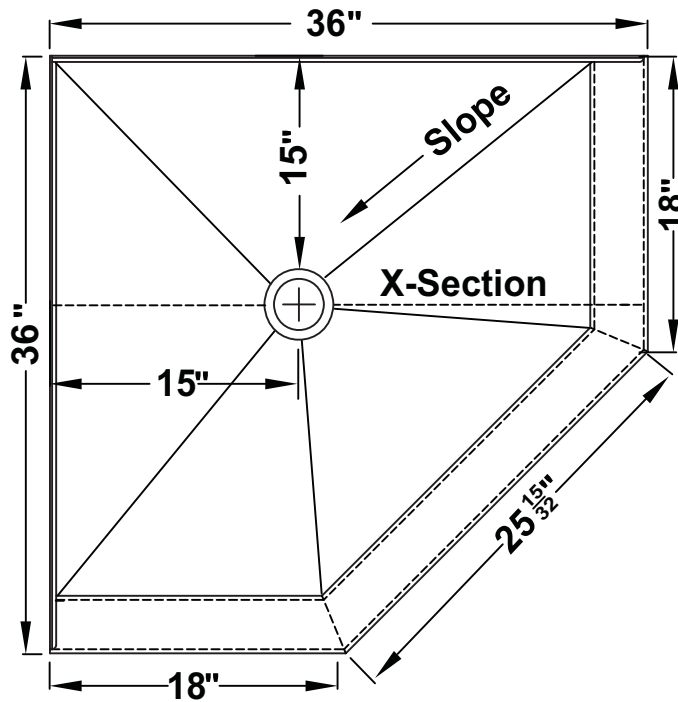

GRIform INNOVATIONS®

Classic Shower Pan

Drain dimensions are from outside of the flange to center of drain hole.

Solid Foam Filled