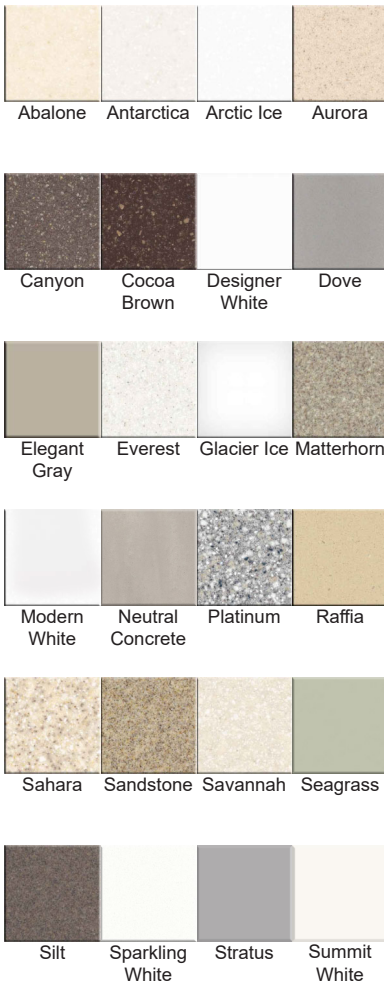

DuPont™ CORIAN® SOLID SURFACES

Actual Colors may vary. To ensure a proper color match, please obtain a sample from DuPont™

Color Group A

Color Group B

Color Group C

Color Group D

1/4" Colors