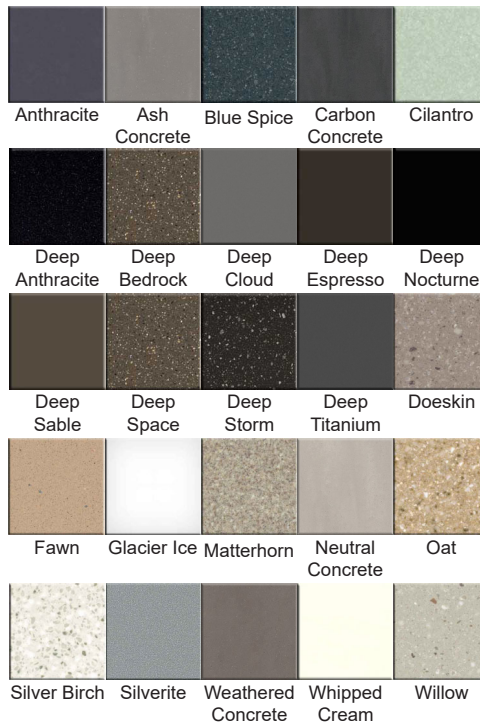

Color Group A

Color Group B

Color Group C

1/4" Colors

DuPont™ CORIAN® SOLID SURFACES

Actual Colors may vary. To ensure a proper color match, please obtain a sample from DuPont™

Color Group D

Color Group F

Color Group E

Color Group G