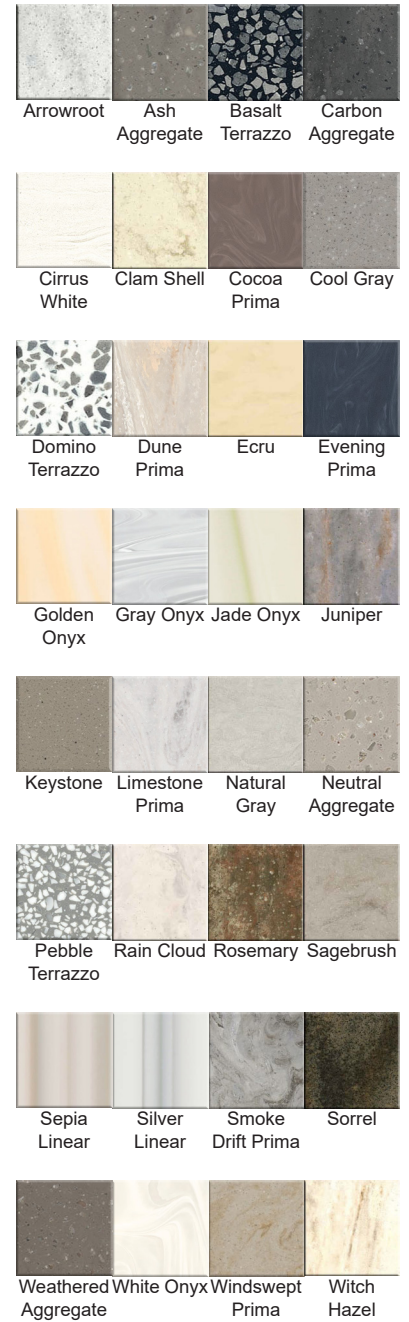

DuPont™ CORIAN® SOLID SURFACES

Actual Colors may vary. To ensure a proper color match, please obtain a sample from DuPont™

Color Group A

Color Group B

Color Group C

Color Group D

1/4" Colors