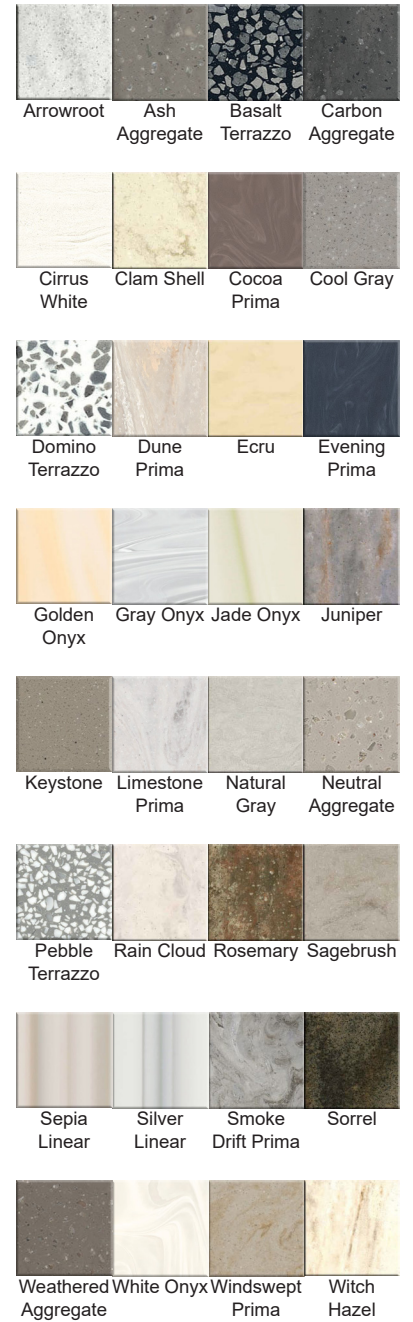

DuPont™ CORIAN® SOLID SURFACES

Actual Colors may vary. To ensure a proper color match, please obtain a sample from DuPont™

Color Group A

Color Group B

Color Group C

Color Group D

1/4" Colors