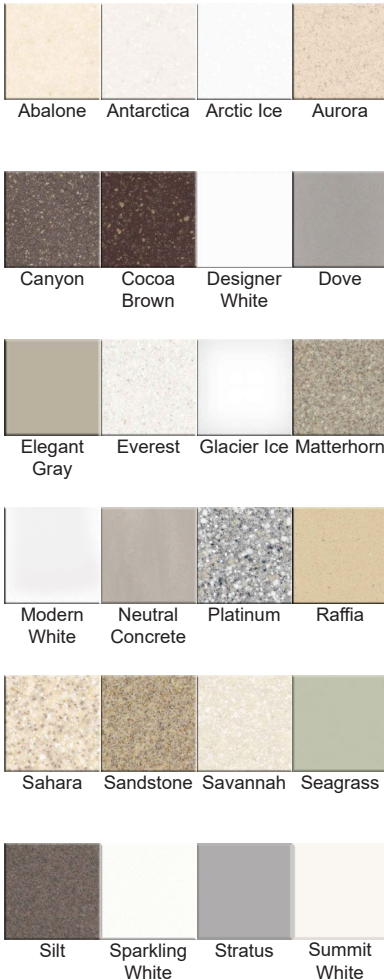

DuPont™ CORIAN® SOLID SURFACES

Actual Colors may vary. To ensure a proper color match, please obtain a sample from DuPont™

Color Group A

Color Group B

Color Group C

Color Group D

1/4" Colors