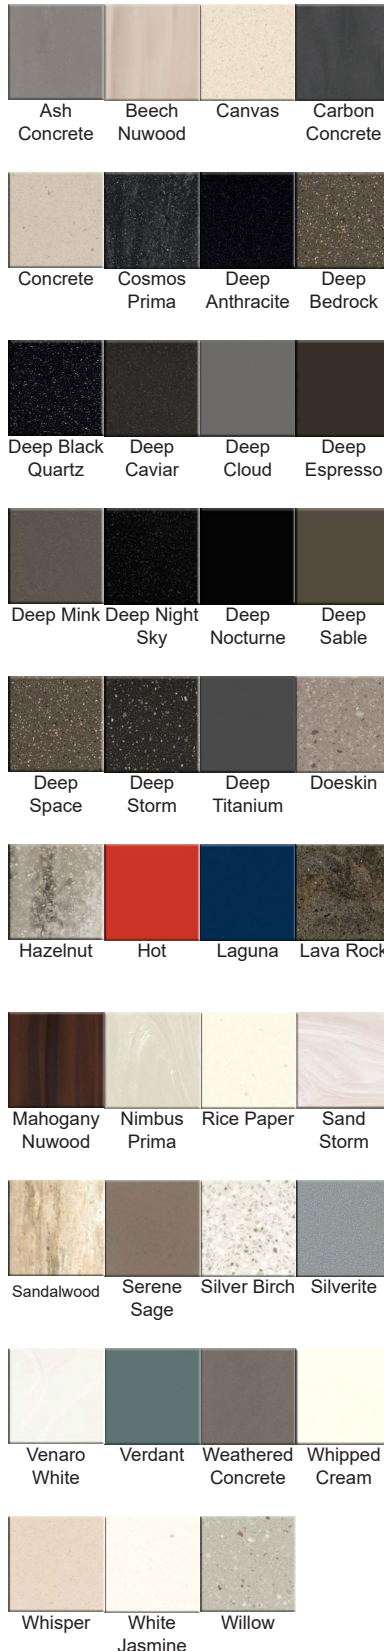

DuPont™ CORIAN® SOLID SURFACES

Actual Colors may vary. To ensure a proper color match, please obtain a sample from DuPont™

Color Group A

Color Group B

Color Group C

Color Group D

1/4" Colors