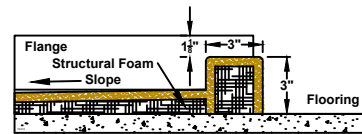

GRIFform INNOVATIONS®

Classic Shower Pan

SPC6034LH

Drain dimensions are from the outside of the flange to the center of the drain hole.

Classic Pan Straight Wall Design

Classic Pan Standard Drain Configuration

Classic Pan No Drip Threshold Entry