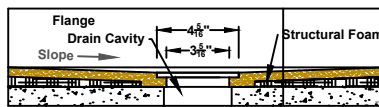

GRIFform INNOVATIONS®

Classic Shower Pan

SPC6034LH

Drain dimensions are from the outside of the flange to the center of the drain hole.

Classic Pan Straight Wall Design

Classic Pan Standard Drain Configuration

Classic Pan No Drip Threshold Entry