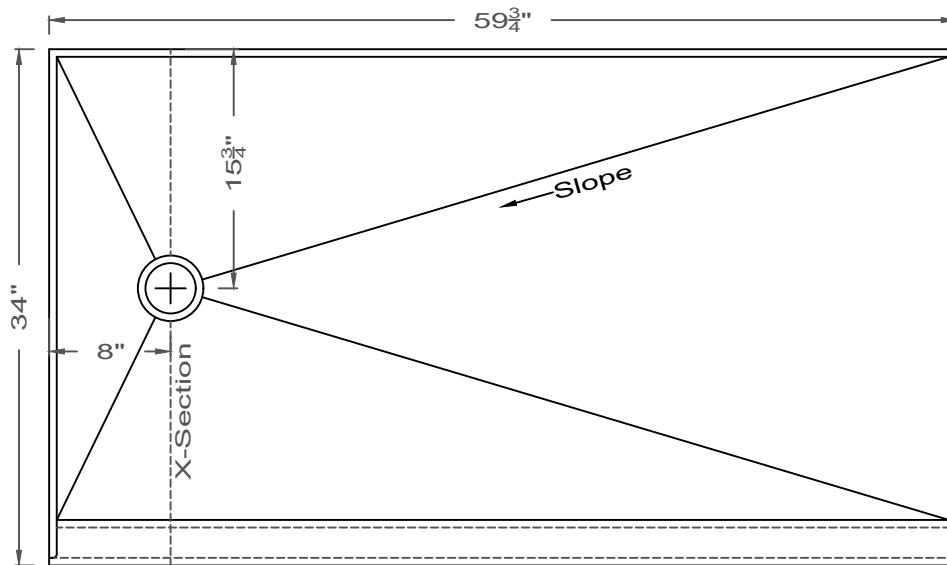

GRIFform INNOVATIONS®

Classic Shower Pan

SPC6034LH

Drain dimensions are from the outside of the flange to the center of the drain hole.

Classic Pan Straight Wall Design

Classic Pan Standard Drain Configuration

Classic Pan No Drip Threshold Entry