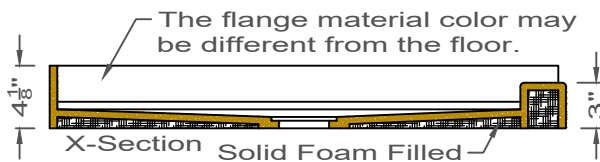

GRIFform INNOVATIONS®

Classic Shower Pan

SPC6034LH

Drain dimensions are from the outside of the flange to the center of the drain hole.

Classic Pan Straight Wall Design

Classic Pan Standard Drain Configuration

Classic Pan No Drip Threshold Entry