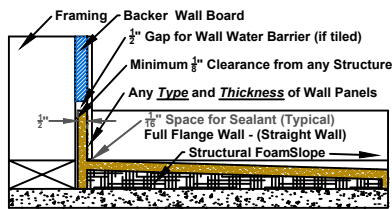

GRIFform INNOVATIONS®

Classic Shower Pan

SPC6034LH

Drain dimensions are from the outside of the flange to the center of the drain hole.

Classic Pan Straight Wall Design

Classic Pan Standard Drain Configuration

Classic Pan No Drip Threshold Entry