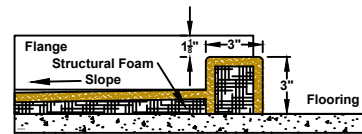

GRIFform INNOVATIONS®

Classic Shower Pan

SPC6032LH

Drain dimensions are from the outside of the flange to the center of the drain hole.

Classic Pan Straight Wall Design

Classic Pan Standard Drain Configuration

Classic Pan No Drip Threshold Entry