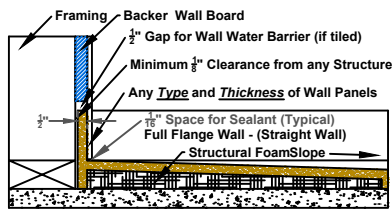

GRIFform INNOVATIONS®

Classic Shower Pan

SPC6032LH

Drain dimensions are from the outside of the flange to the center of the drain hole.

Classic Pan Straight Wall Design

Classic Pan Standard Drain Configuration

Classic Pan No Drip Threshold Entry