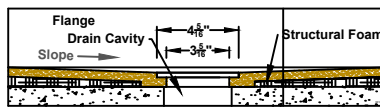

GRIFform INNOVATIONS®

Classic Shower Pan

SPC6032LH

Drain dimensions are from the outside of the flange to the center of the drain hole.

Classic Pan Straight Wall Design

Classic Pan Standard Drain Configuration

Classic Pan No Drip Threshold Entry