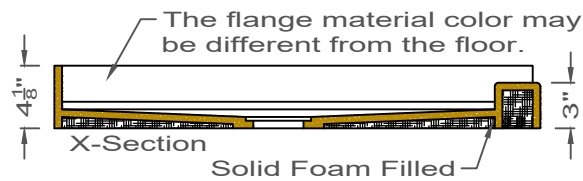

GRIFform INNOVATIONS®

Classic Shower Pan

SPC6032LH

Drain dimensions are from the outside of the flange to the center of the drain hole.

Classic Pan Straight Wall Design

Classic Pan Standard Drain Configuration

Classic Pan No Drip Threshold Entry