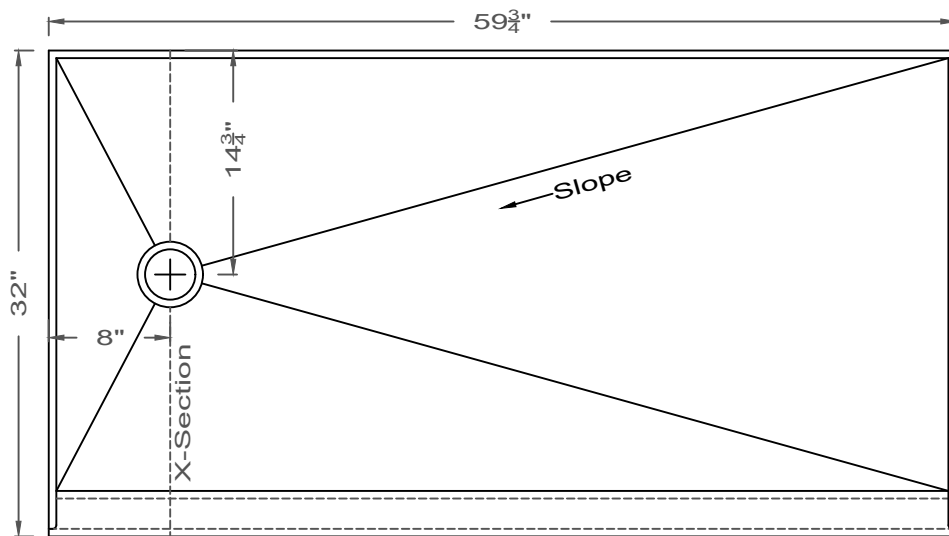

GRIFform INNOVATIONS®

Classic Shower Pan

SPC6032LH

Drain dimensions are from the outside of the flange to the center of the drain hole.

Classic Pan Straight Wall Design

Classic Pan Standard Drain Configuration

Classic Pan No Drip Threshold Entry