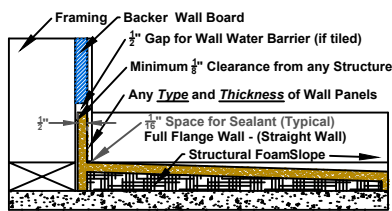

### SPC4836R

Drain dimensions are from the outside of the flange to the center of the drain hole.

Classic Pan Straight Wall Design

Classic Pan Standard Drain Configuration

Classic Pan No Drip Threshold Entry