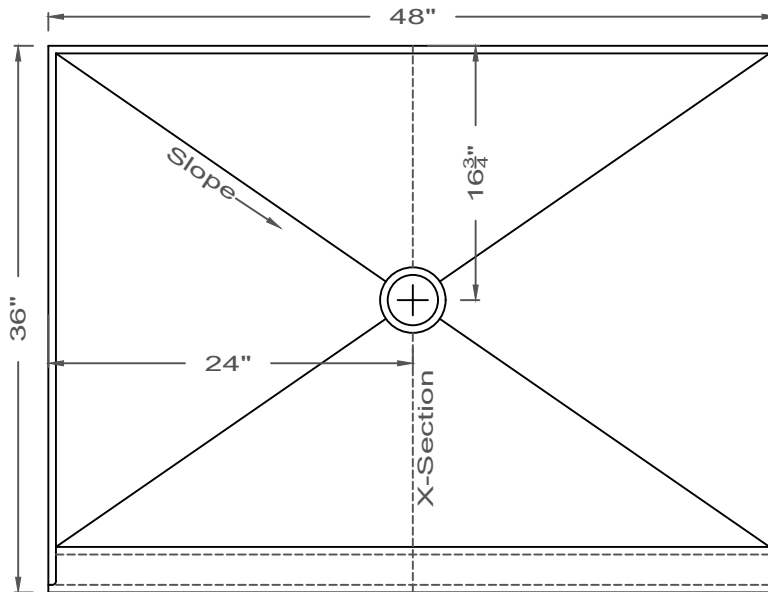

## Classic Shower Pan

### SPC4836R

Drain dimensions are from the outside of the flange to the center of the drain hole.

Classic Pan Straight Wall Design

Classic Pan Standard Drain Configuration

Classic Pan No Drip Threshold Entry