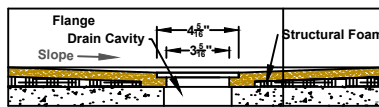

### SPC4836R

Drain dimensions are from the outside of the flange to the center of the drain hole.

Classic Pan Straight Wall Design

Classic Pan Standard Drain Configuration

Classic Pan No Drip Threshold Entry