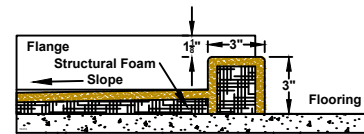

### SPC4836R

Drain dimensions are from the outside of the flange to the center of the drain hole.

Classic Pan Straight Wall Design

Classic Pan Standard Drain Configuration

Classic Pan No Drip Threshold Entry