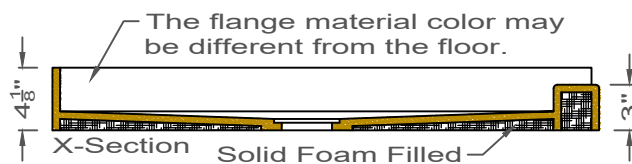

### SPC4836R

Drain dimensions are from the outside of the flange to the center of the drain hole.

Classic Pan Straight Wall Design

Classic Pan Standard Drain Configuration

Classic Pan No Drip Threshold Entry