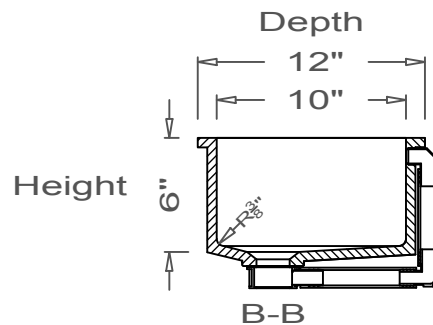

GRIFform INNOVATIONS®

Lavatory Sink

Coved

U-Undermount

This style available
in Heights
from 3" to 12".

All drain holes are nominally 1 3/4" in diameter and accept all standard drain hardware.

All lavatory sinks come with an overflow drain assembly unless requested otherwise.