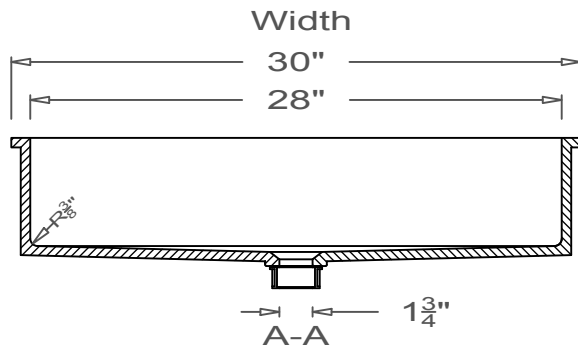

GRIFform INNOVATIONS®

Lavatory Sink

Coved

U-Undermount

This style available
in Heights
from 3" to 12".

All drain holes are nominally 1 3/4" in diameter and accept all standard drain hardware.

All lavatory sinks come with an overflow drain assembly unless requested otherwise.