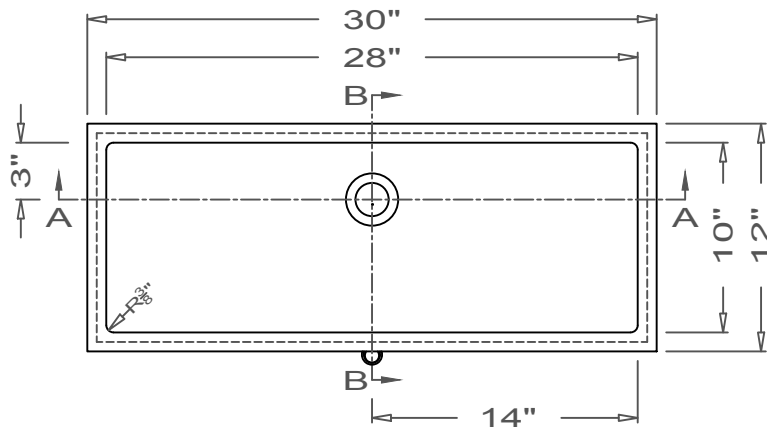

GRIFform INNOVATIONS®

Lavatory Sink

Coved

U-Undermount

This style available
in Heights
from 3" to 12".

All drain holes are nominally 1 3/4" in diameter and accept all standard drain hardware.

All lavatory sinks come with an overflow drain assembly unless requested otherwise.