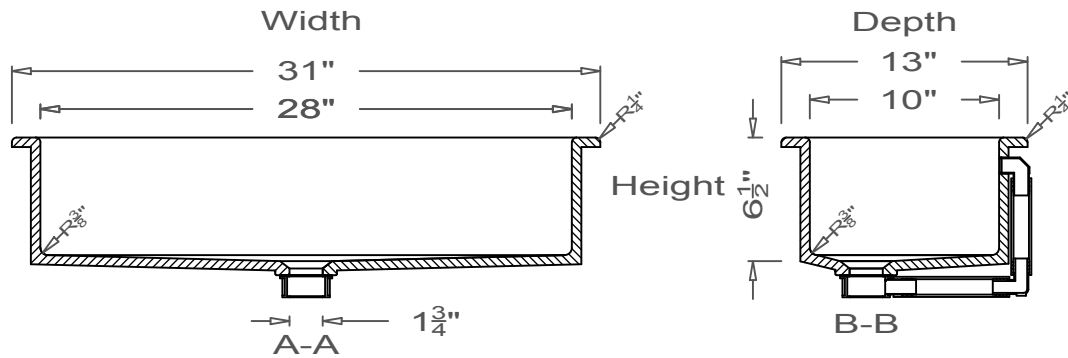

GRIFform INNOVATIONS®

Lavatory Sink

Coved
O-Overmount

This style available
in Heights
from 3" to 12".

All drain holes are nominally 1 3/4" in diameter and accept all standard drain hardware.

All lavatory sinks come with an overflow drain assembly unless requested otherwise.