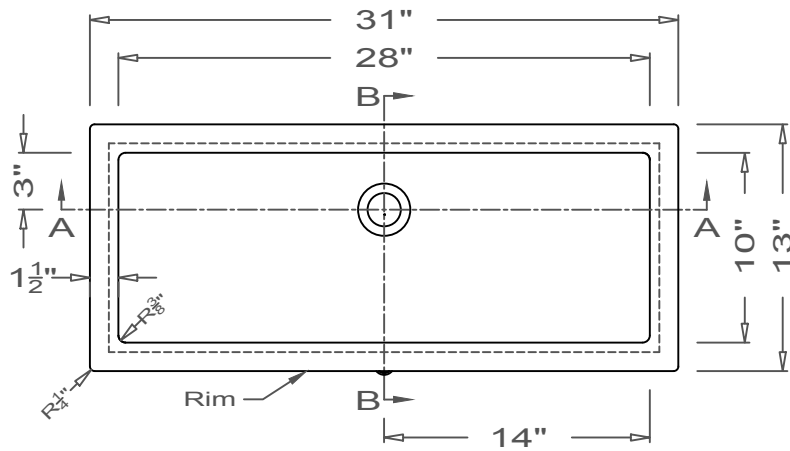

GRIFform INNOVATIONS®

Lavatory Sink

Coved
O-Overmount

This style available
in Heights
from 3" to 12".

All drain holes are nominally 1 3/4" in diameter and accept all standard drain hardware.

All lavatory sinks come with an overflow drain assembly unless requested otherwise.