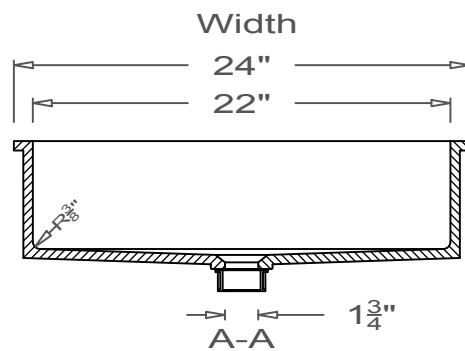

GRIFform INNOVATIONS®

Lavatory Sink

Coved

U-Undermount

This style available
in Heights
from 3" to 12".

All drain holes are nominally 1 3/4" in diameter and accept all standard drain hardware.

All lavatory sinks come with an overflow drain assembly unless requested otherwise.