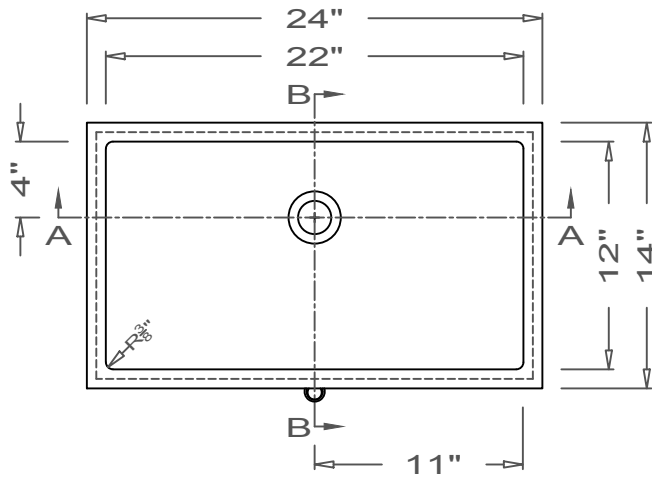

GRIFform INNOVATIONS®

Lavatory Sink

Coved

U-Undermount

This style available
in Heights
from 3" to 12".

All drain holes are nominally 1 3/4" in diameter and accept all standard drain hardware.

All lavatory sinks come with an overflow drain assembly unless requested otherwise.