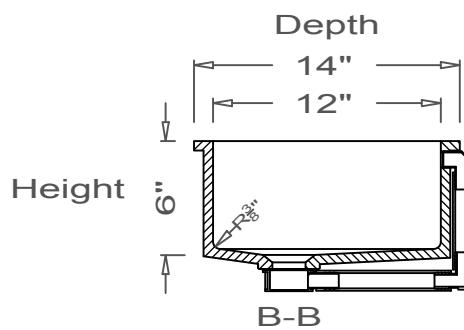

GRIFform INNOVATIONS®

Lavatory Sink

Coved

U-Undermount

This style available
in Heights
from 3" to 12".

All drain holes are nominally 1 3/4" in diameter and accept all standard drain hardware.

All lavatory sinks come with an overflow drain assembly unless requested otherwise.