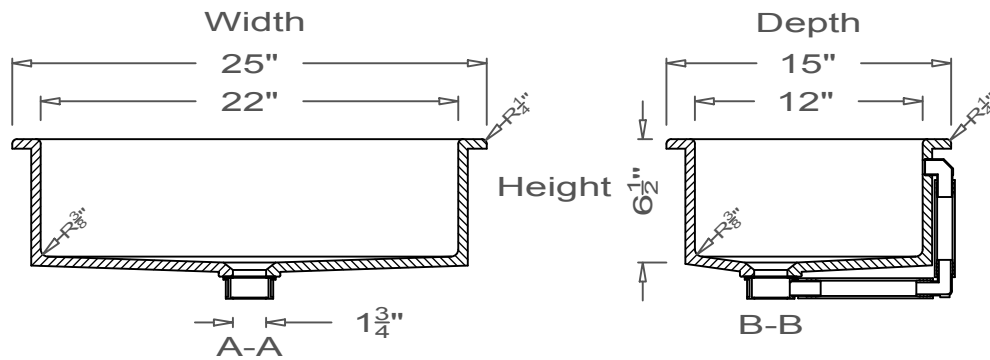

GRIFform INNOVATIONS®

Lavatory Sink

Coved
O-Overmount

This style available
in Heights
from 3" to 12".

All drain holes are nominally 1 3/4" in diameter and accept all standard drain hardware.

All lavatory sinks come with an overflow drain assembly unless requested otherwise.