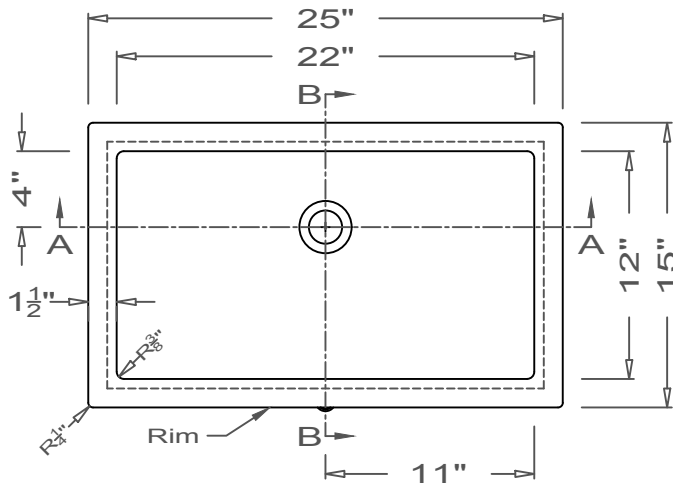

GRIFform INNOVATIONS®

Lavatory Sink

Coved
O-Overmount

This style available
in Heights
from 3" to 12".

All drain holes are nominally 1 3/4" in diameter and accept all standard drain hardware.

All lavatory sinks come with an overflow drain assembly unless requested otherwise.