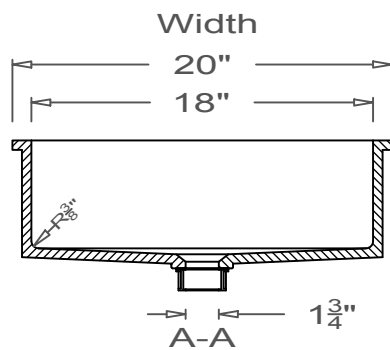

GRIFform INNOVATIONS®

Lavatory Sink

Coved

U-Undermount

This style available
in Heights
from 3" to 12".

All drain holes are nominally 1 3/4" in diameter and accept all standard drain hardware.

All lavatory sinks come with an overflow drain assembly unless requested otherwise.