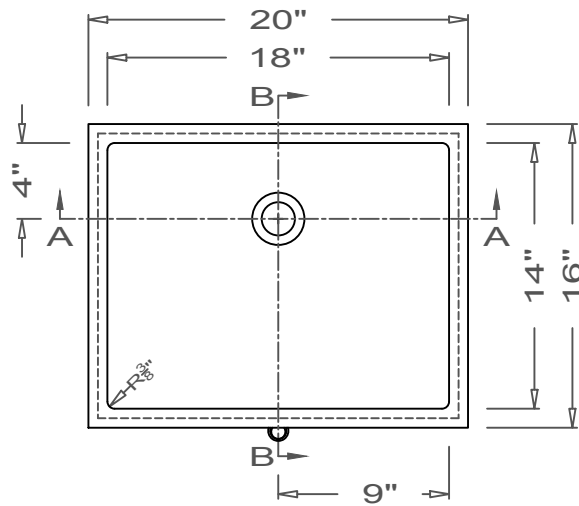

GRIFform INNOVATIONS®

Lavatory Sink

Coved

U-Undermount

This style available
in Heights
from 3" to 12".

All drain holes are nominally 1 3/4" in diameter and accept all standard drain hardware.

All lavatory sinks come with an overflow drain assembly unless requested otherwise.