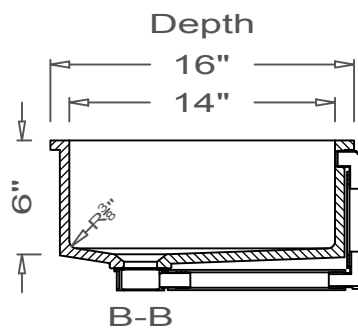

GRIFform INNOVATIONS®

Lavatory Sink

Coved

U-Undermount

This style available
in Heights
from 3" to 12".

All drain holes are nominally 1 3/4" in diameter and accept all standard drain hardware.

All lavatory sinks come with an overflow drain assembly unless requested otherwise.