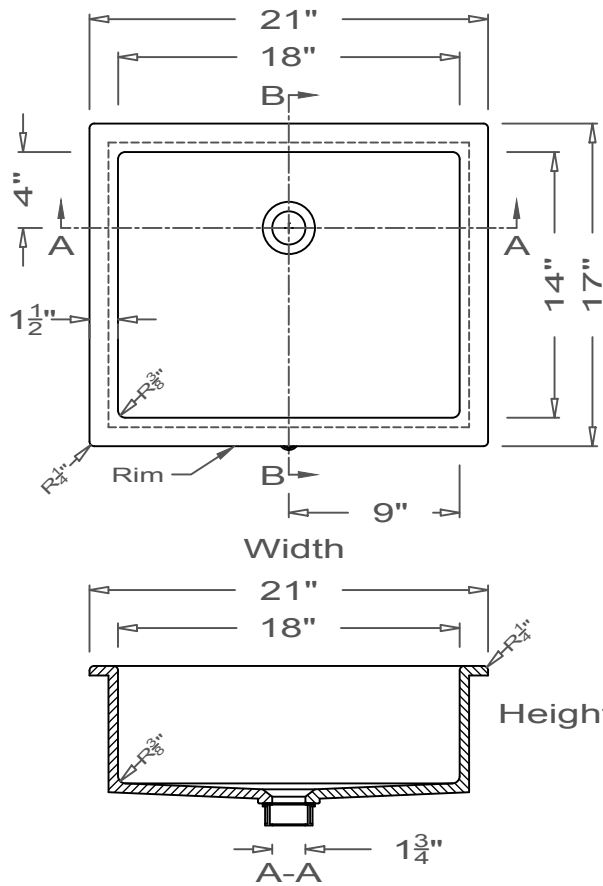

GRIFform INNOVATIONS®

Lavatory Sink

Coved
O-Overmount

This style available
in Heights
from 3" to 12".

All drain holes are nominally 1 3/4" in diameter and accept all standard drain hardware.

All lavatory sinks come with an overflow drain assembly unless requested otherwise.