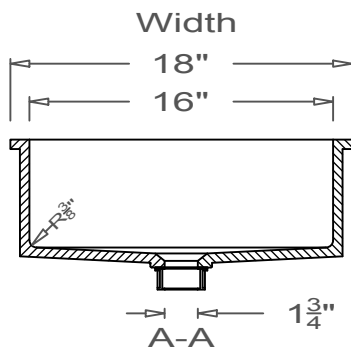

GRIFform INNOVATIONS®

Lavatory Sink

Coved

U-Undermount

This style available
in Heights
from 3" to 12".

All drain holes are nominally 1 3/4" in diameter and accept all standard drain hardware.

All lavatory sinks come with an overflow drain assembly unless requested otherwise.