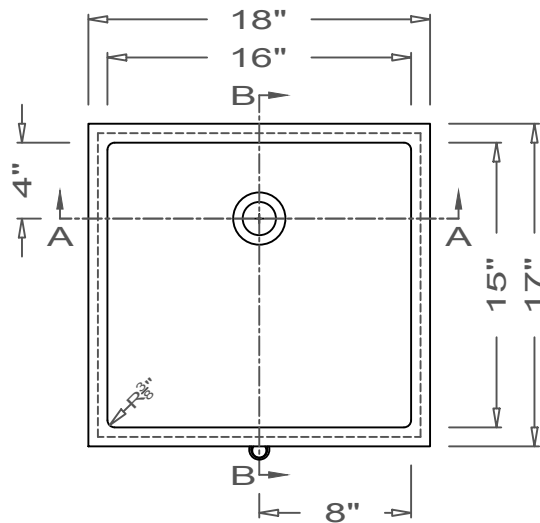

GRIFform INNOVATIONS®

Lavatory Sink

Coved

U-Undermount

This style available
in Heights
from 3" to 12".

All drain holes are nominally 1 3/4" in diameter and accept all standard drain hardware.

All lavatory sinks come with an overflow drain assembly unless requested otherwise.