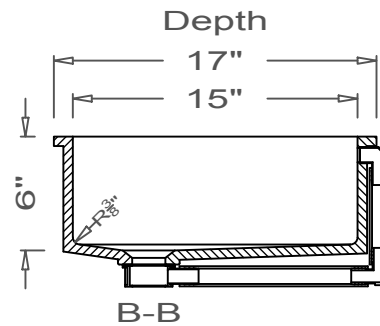

GRIFform INNOVATIONS®

Lavatory Sink

Coved

U-Undermount

This style available
in Heights
from 3" to 12".

All drain holes are nominally 1 3/4" in diameter and accept all standard drain hardware.

All lavatory sinks come with an overflow drain assembly unless requested otherwise.