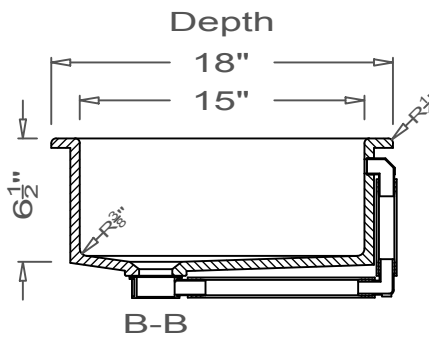

## Lavatory Sink

Coved  
O-Overmount

This style available  
in Heights  
from 3" to 12".

All drain holes are nominally 1 3/4" in diameter and accept all standard drain hardware.

All lavatory sinks come with an overflow drain assembly unless requested otherwise.