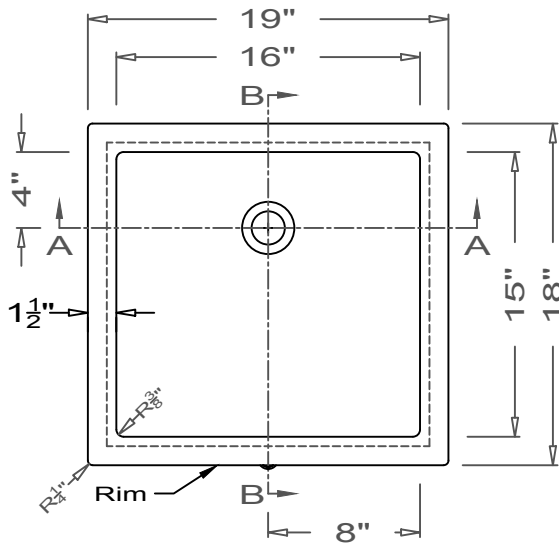

## Lavatory Sink

Coved  
O-Overmount

This style available  
in Heights  
from 3" to 12".

All drain holes are nominally 1 3/4" in diameter and accept all standard drain hardware.

All lavatory sinks come with an overflow drain assembly unless requested otherwise.