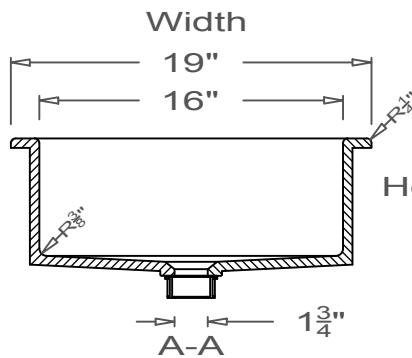

## Lavatory Sink

Coved  
O-Overmount

This style available  
in Heights  
from 3" to 12".

All drain holes are nominally 1 3/4" in diameter and accept all standard drain hardware.

All lavatory sinks come with an overflow drain assembly unless requested otherwise.