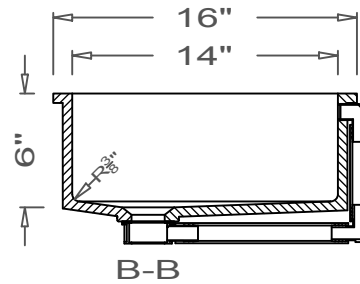

GRIFform INNOVATIONS®

Lavatory Sink

Coved

U-Undermount

This style available
in Heights
from 3" to 12".

All drain holes are nominally 1 3/4" in diameter and accept all standard drain hardware.

All lavatory sinks come with an overflow drain assembly unless requested otherwise.