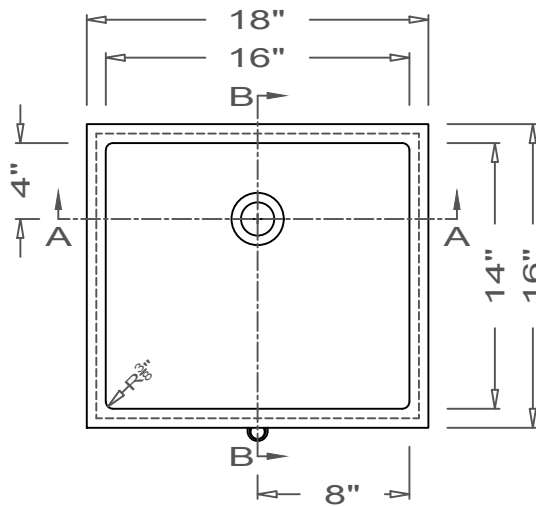

GRIFform INNOVATIONS®

Lavatory Sink

Coved

U-Undermount

This style available
in Heights
from 3" to 12".

All drain holes are nominally 1 3/4" in diameter and accept all standard drain hardware.

All lavatory sinks come with an overflow drain assembly unless requested otherwise.