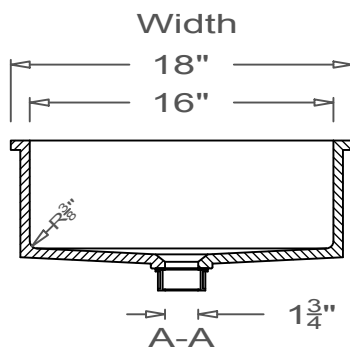

GRIFform INNOVATIONS®

Lavatory Sink

Coved

U-Undermount

This style available
in Heights
from 3" to 12".

All drain holes are nominally 1 3/4" in diameter and accept all standard drain hardware.

All lavatory sinks come with an overflow drain assembly unless requested otherwise.