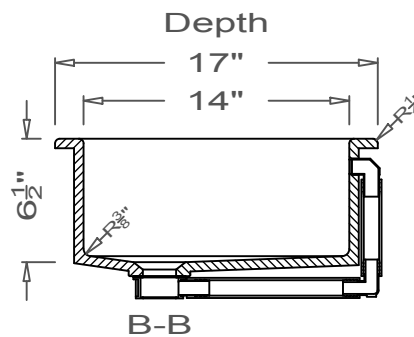

GRIFform INNOVATIONS®

Lavatory Sink

Coved
O-Overmount

This style available
in Heights
from 3" to 12".

All drain holes are nominally 1 3/4" in diameter and accept all standard drain hardware.

All lavatory sinks come with an overflow drain assembly unless requested otherwise.