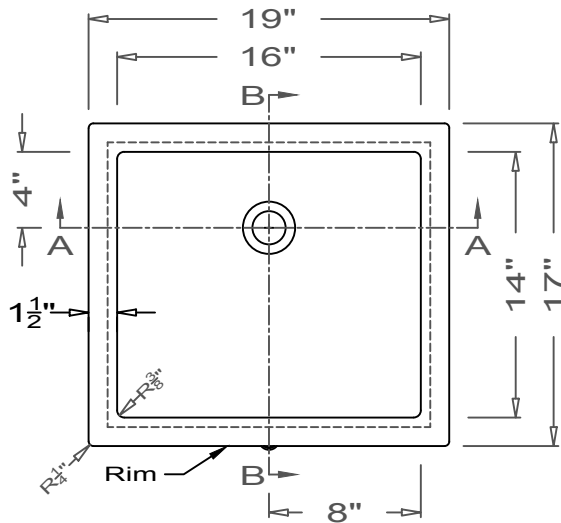

GRIFform INNOVATIONS®

Lavatory Sink

Coved
O-Overmount

This style available
in Heights
from 3" to 12".

All drain holes are nominally 1 3/4" in diameter and accept all standard drain hardware.

All lavatory sinks come with an overflow drain assembly unless requested otherwise.