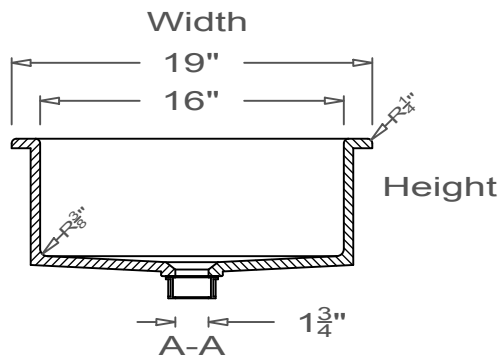

GRIFform INNOVATIONS®

Lavatory Sink

Coved
O-Overmount

This style available
in Heights
from 3" to 12".

All drain holes are nominally 1 3/4" in diameter and accept all standard drain hardware.

All lavatory sinks come with an overflow drain assembly unless requested otherwise.