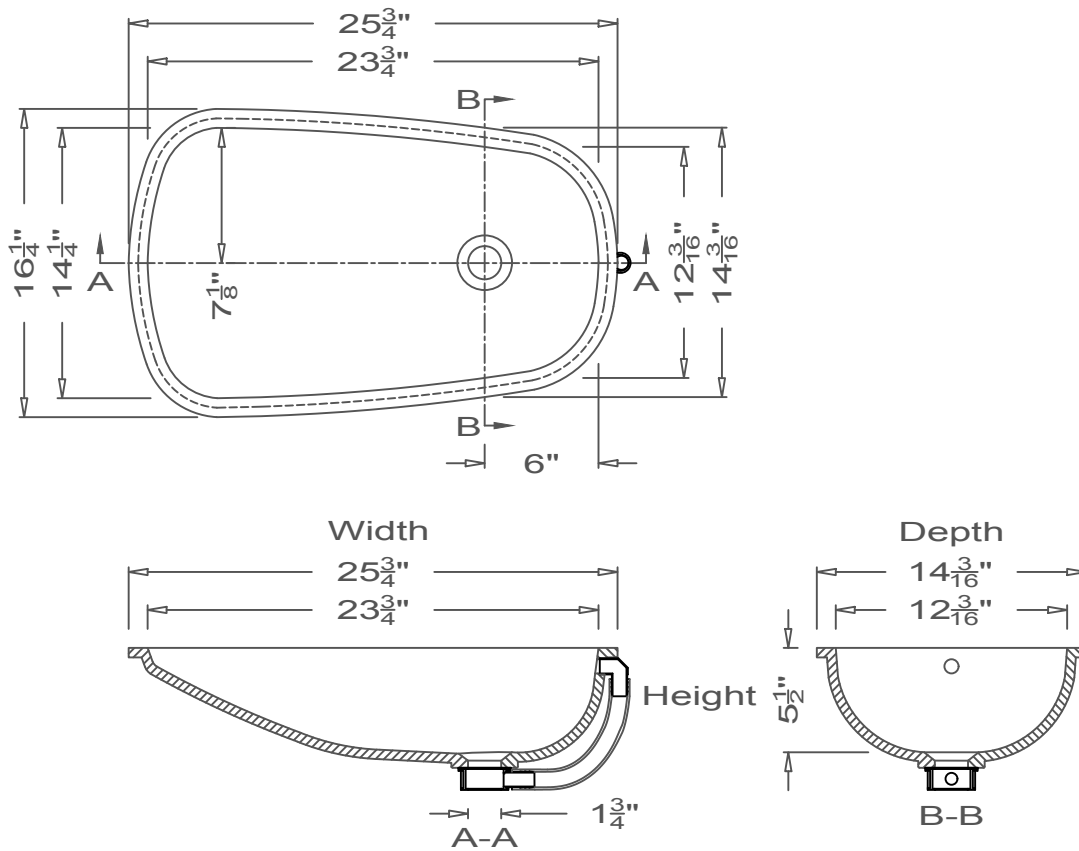

GRIFform INNOVATIONS®

Baby Bath

U-Undermount

All drain holes are nominally $1\frac{3}{4}$ " in diameter and accept all standard drain hardware.

All lavatory sinks come with an overflow drain assembly unless requested otherwise.