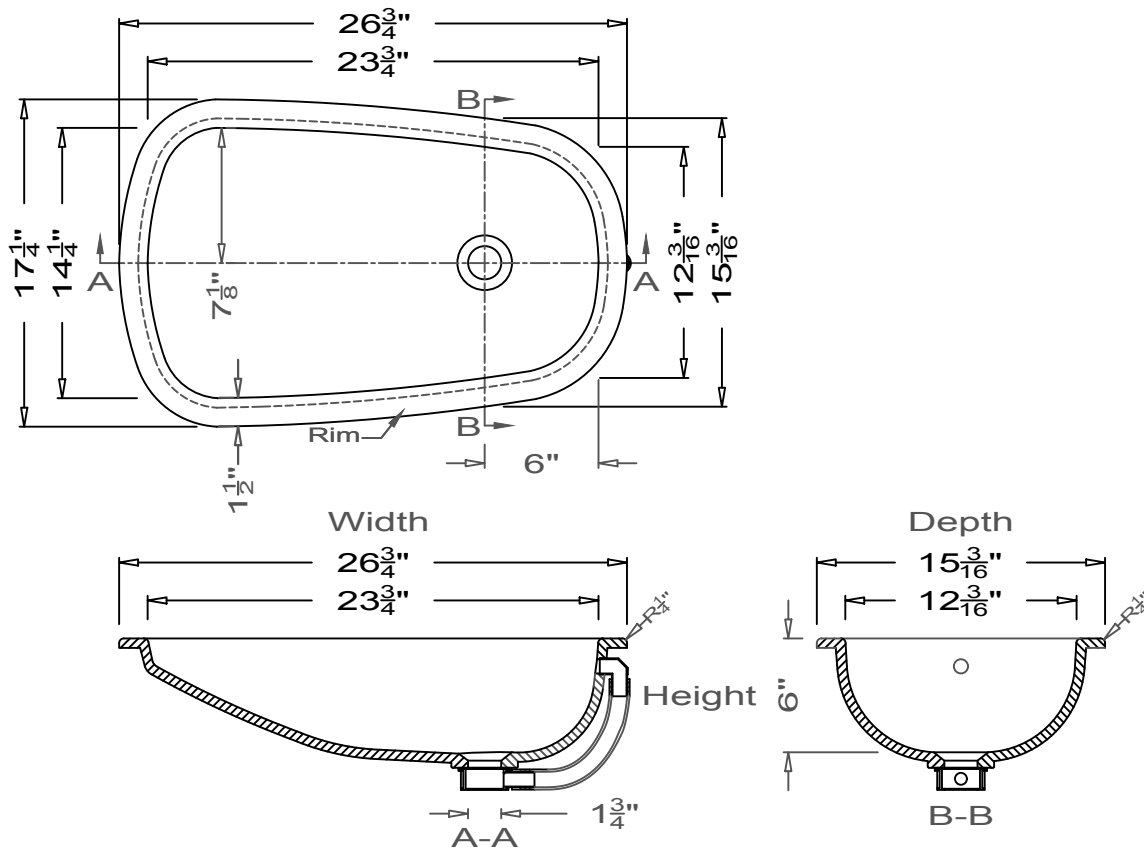

GRIFform INNOVATIONS®

Baby Bath

O-Overmount

All drain holes are nominally $1\frac{3}{4}$ " in diameter and accept all standard drain hardware.

All lavatory sinks come with an overflow drain assembly unless requested otherwise.