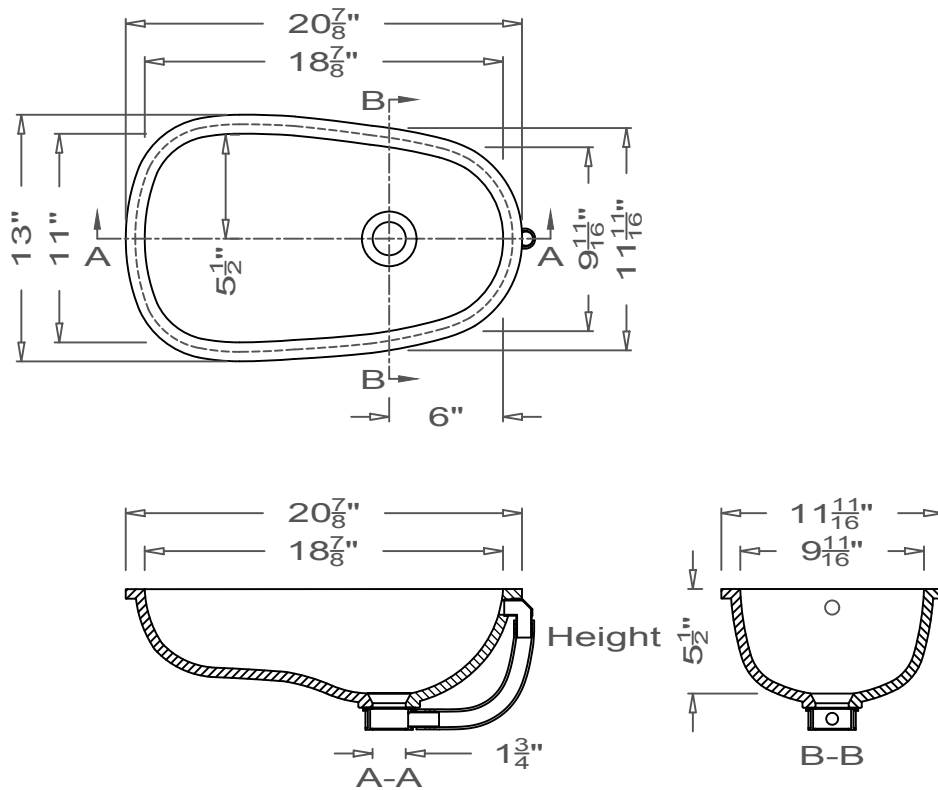

GRIFform INNOVATIONS®

Baby Bath

U-Undermount

All drain holes are nominally $1\frac{3}{4}$ " in diameter and accept all standard drain hardware.

All lavatory sinks come with an overflow drain assembly unless requested otherwise.