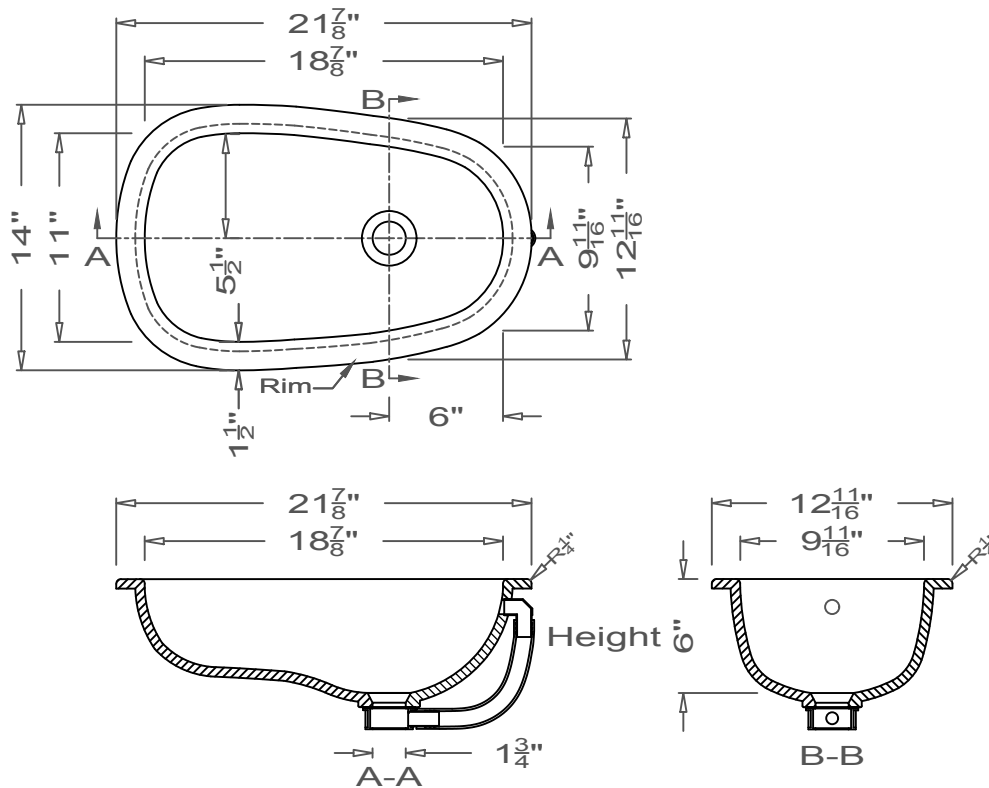

## Baby Bath

O-Overmount

All drain holes are nominally  $1\frac{3}{4}$ " in diameter and accept all standard drain hardware.

All lavatory sinks come with an overflow drain assembly unless requested otherwise.