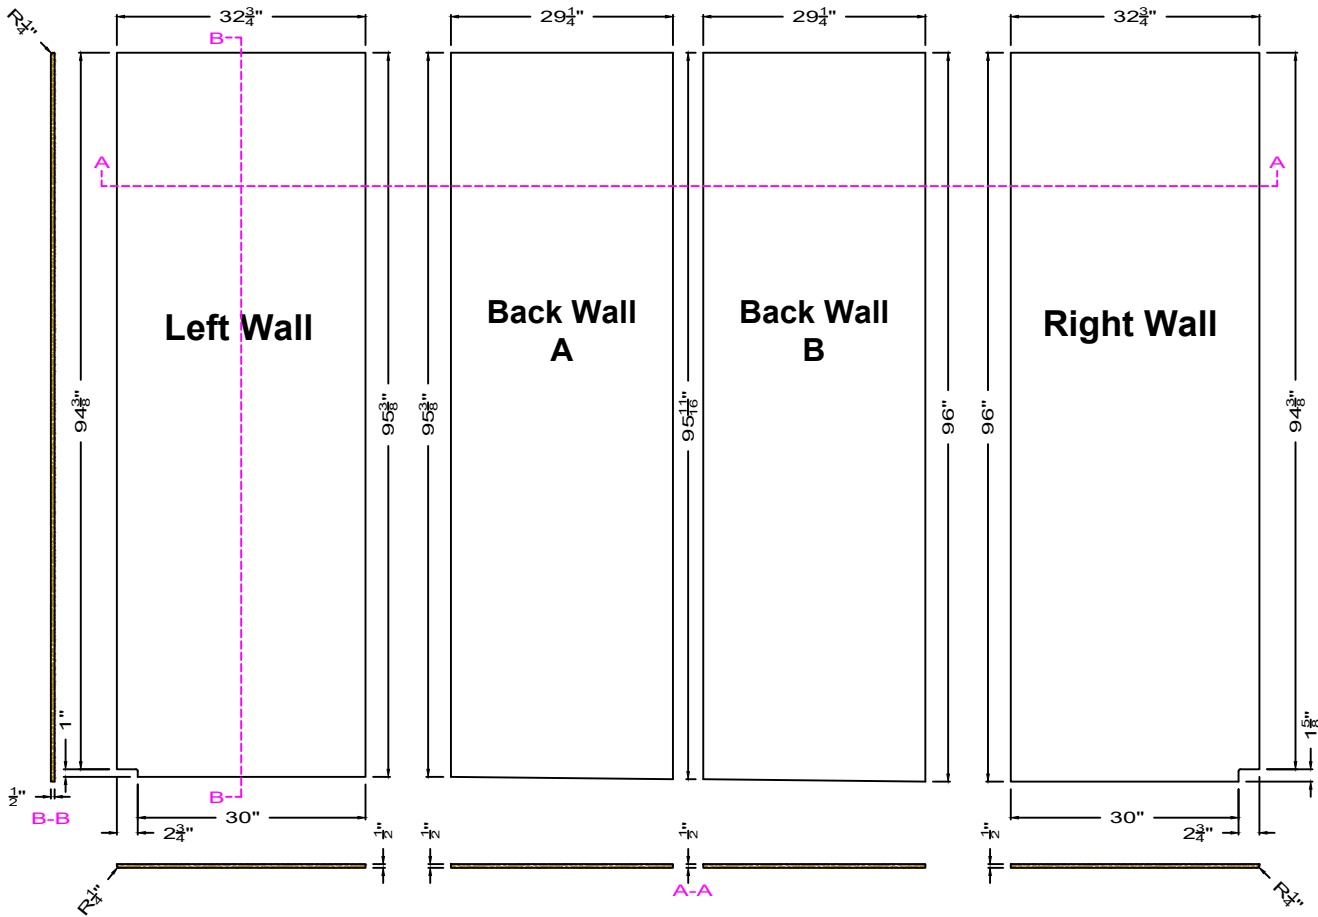

GRIFform INNOVATIONS®

3 Wall Tub Replacement Kit

3TR603496RH
Right Hand

**There is a cold seam on the back wall.
Trims are sold separately.**