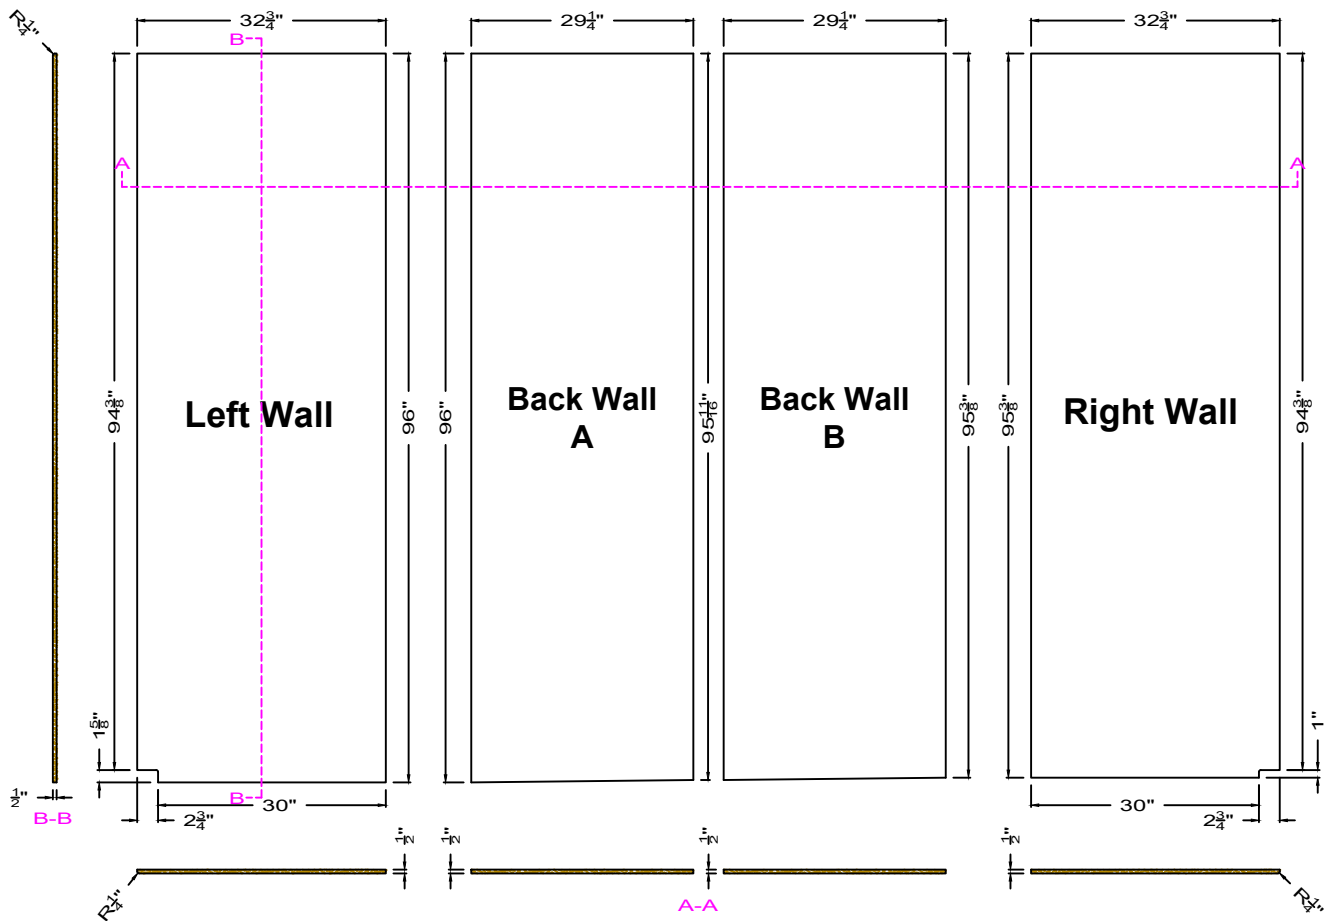

GRIFform INNOVATIONS®

3 Wall Tub Replacement Kit

3TR603496LH
Left Hand

There is a cold seam on the back wall.
Trims are sold separately.