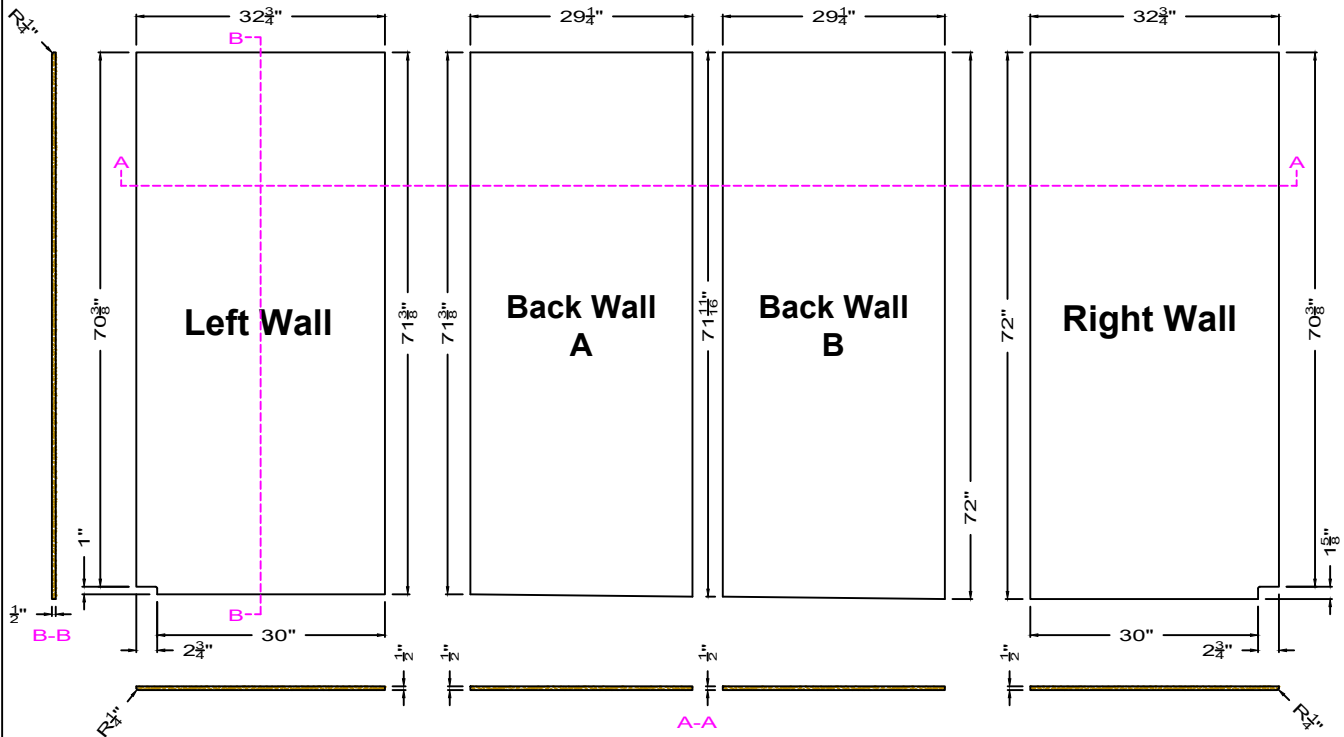

GRIFform INNOVATIONS®

3 Wall Tub Replacement Kit

3TR603472RH
Right Hand

**There is a cold seam on the back wall.
Trims are sold separately.**