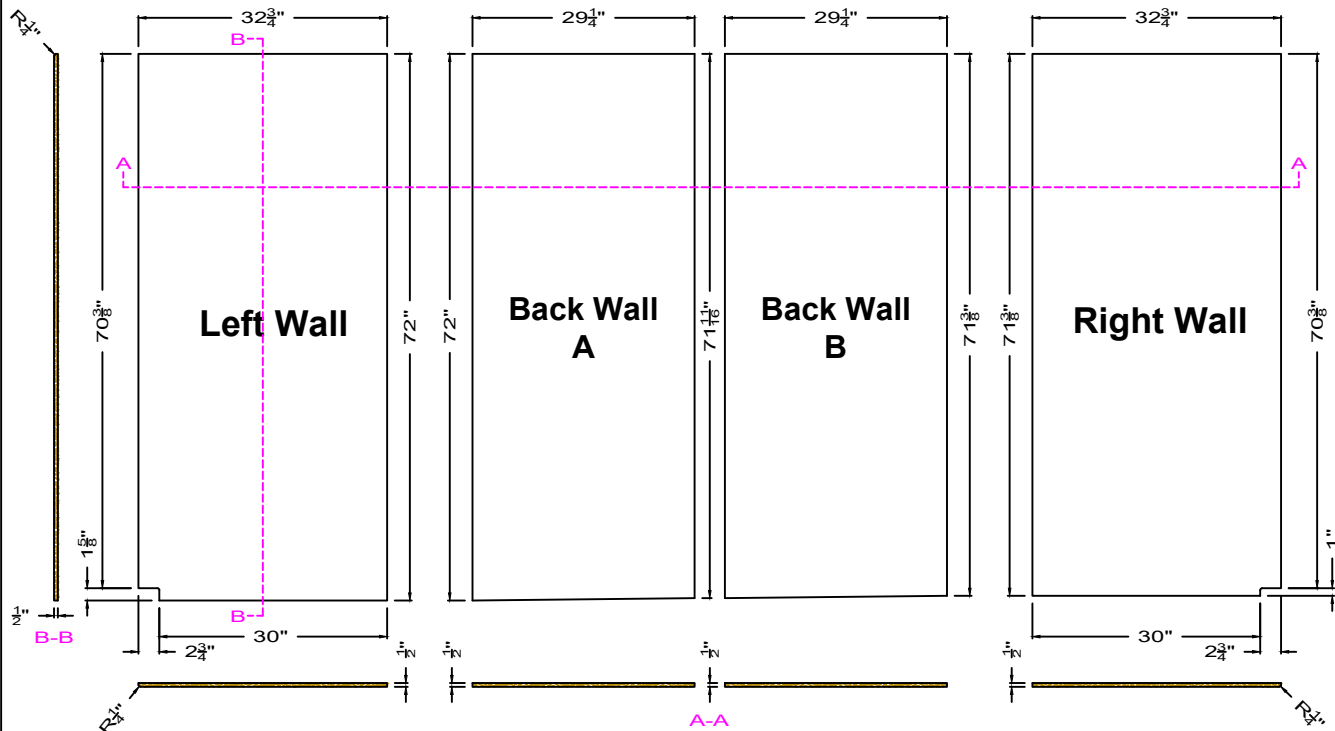

GRIFform INNOVATIONS®

3 Wall Tub Replacement Kit

3TR603472LH
Left Hand

**There is a cold seam on the back wall.
Trims are sold separately.**