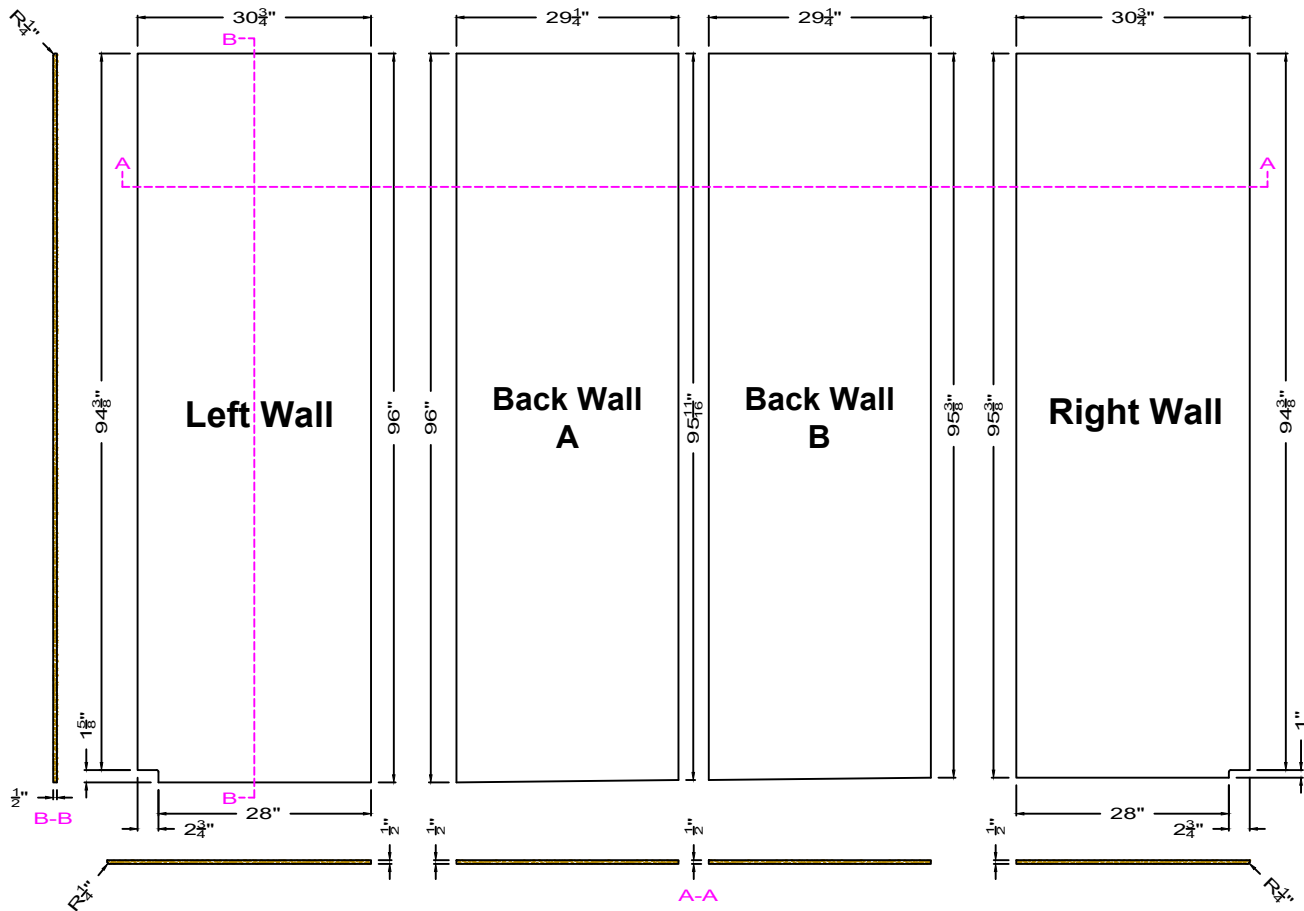

GRIFform INNOVATIONS®

3 Wall Tub Replacement Kit

3TR603296LH
Left Hand

**There is a cold seam on the back wall.
Trims are sold separately.**