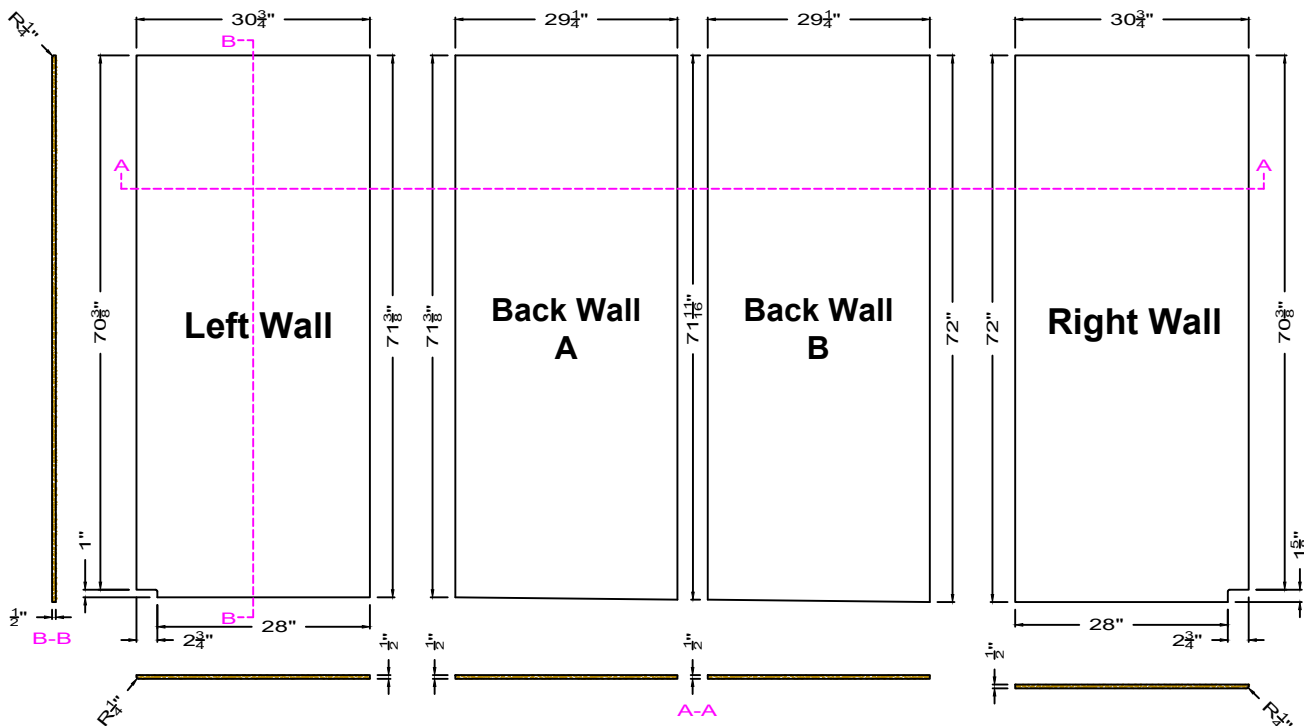

## 3 Wall Tub Replacement Kit

3TR603272RH  
Right Hand

**There is a cold seam on the back wall.  
Trims are sold separately.**