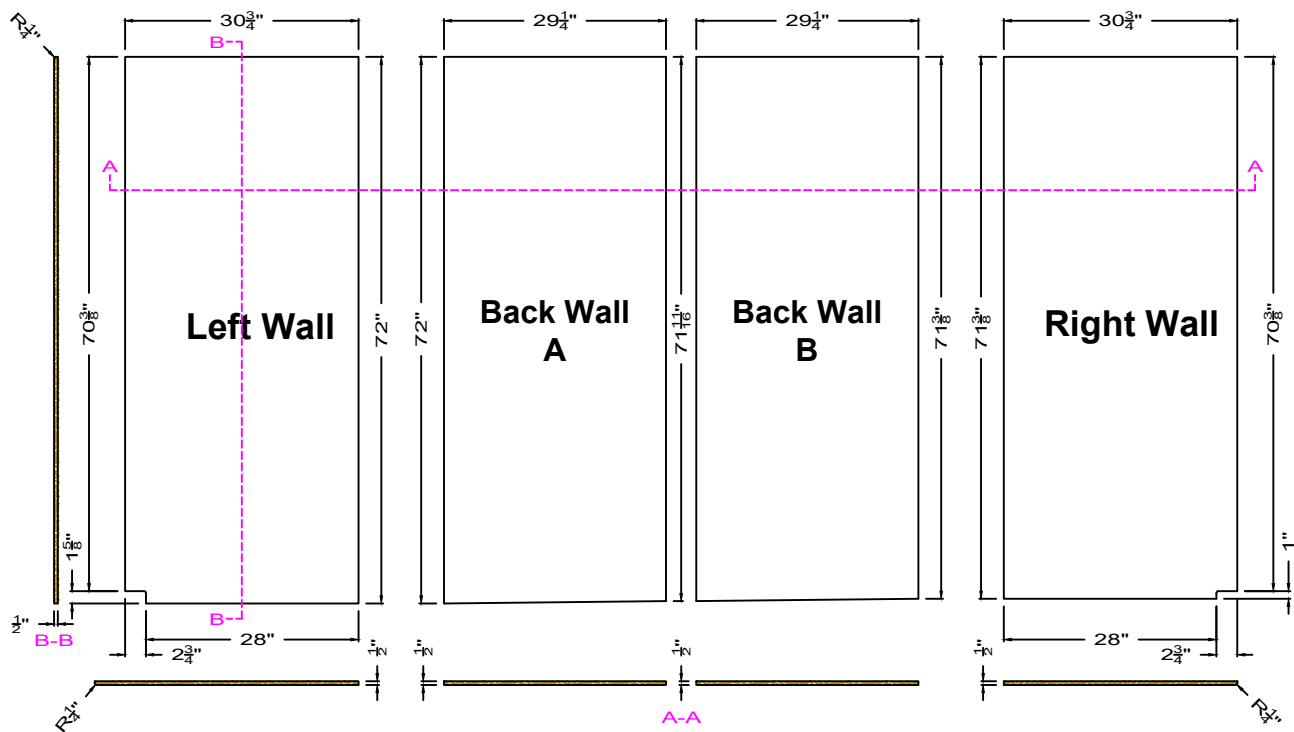

GRIFform INNOVATIONS®

3 Wall Tub Replacement Kit

3TR603272LH
Left Hand

**There is a cold seam on the back wall.
Trims are sold separately.**