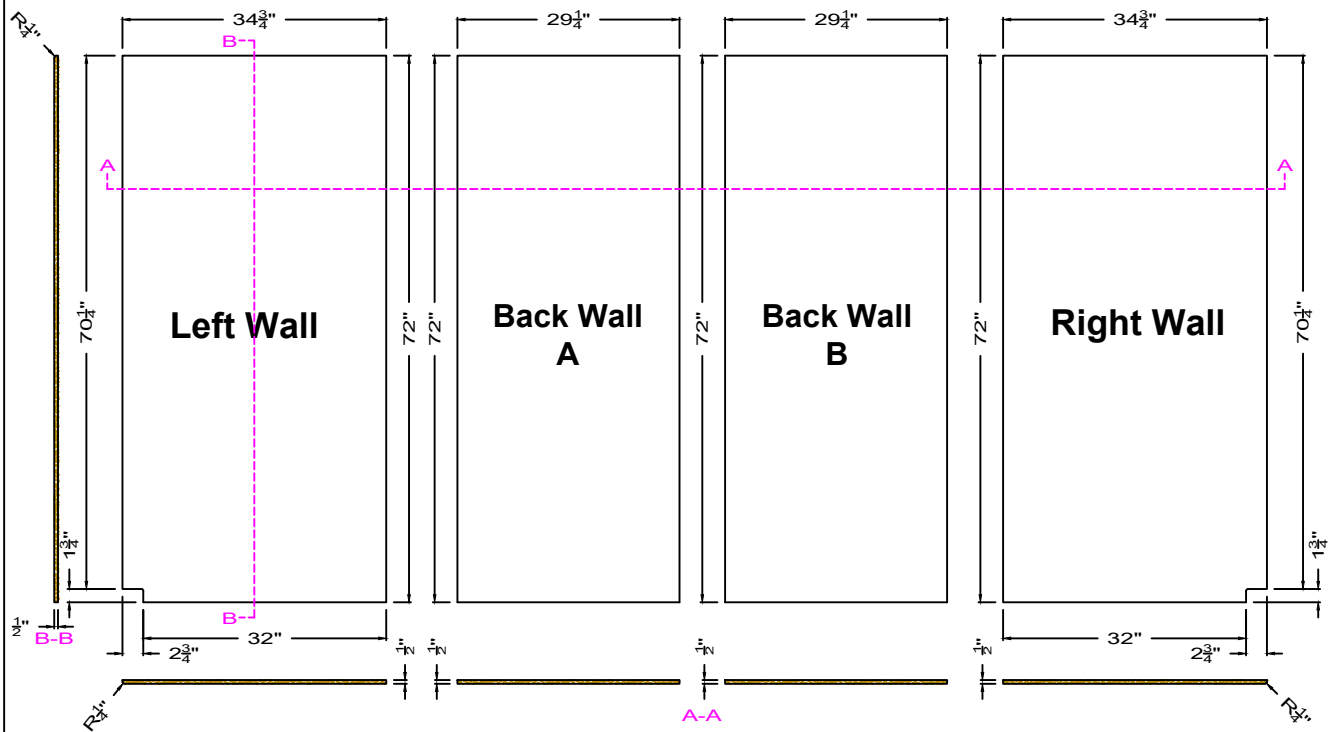

## 3 Wall Shower Kit

3SW603672

**There is a cold seam on the back wall.  
Trims are sold separately.**