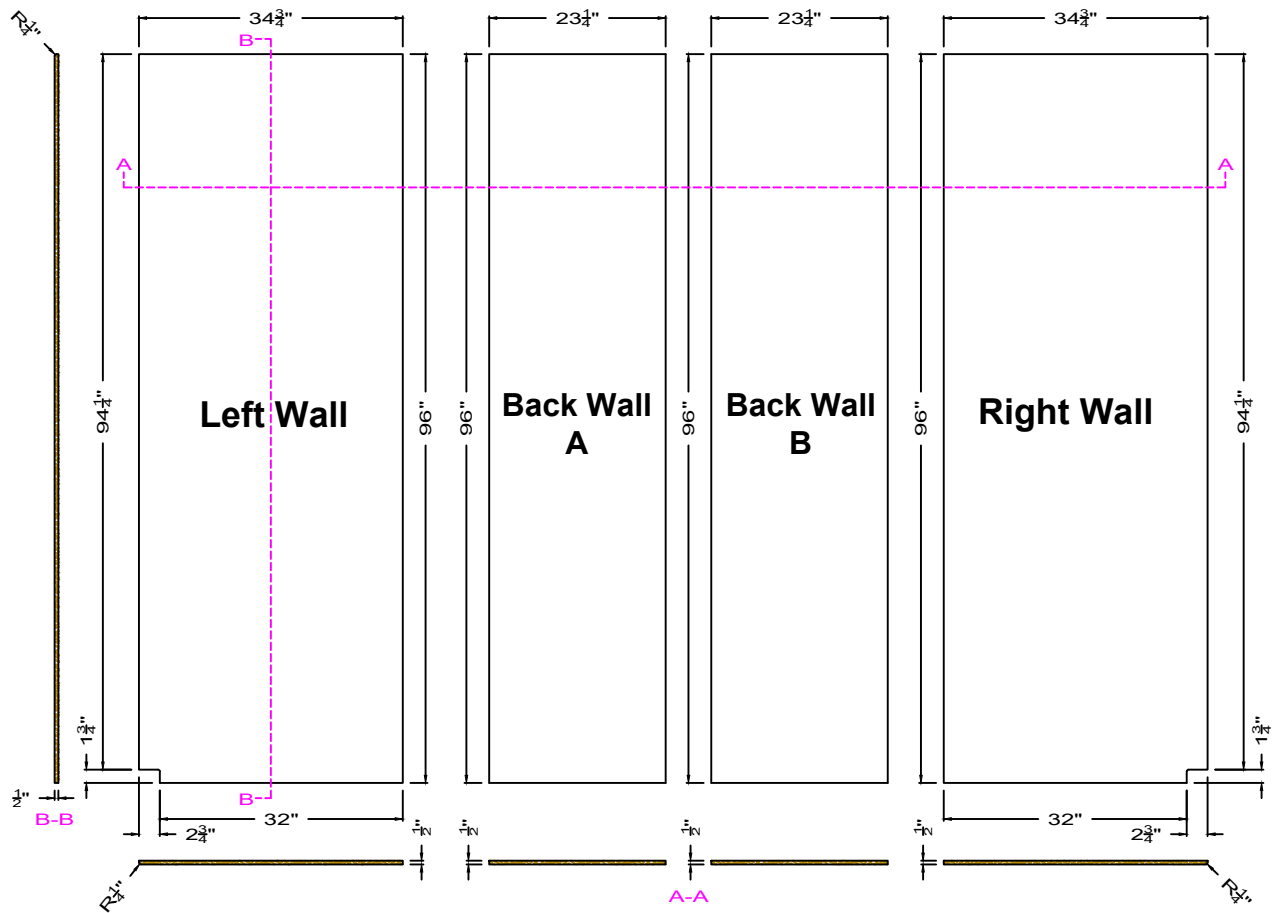

GRIFform INNOVATIONS®

3 Wall Shower Kit

3SW483696

**There is a cold seam on the back wall.
Trims are sold separately.**