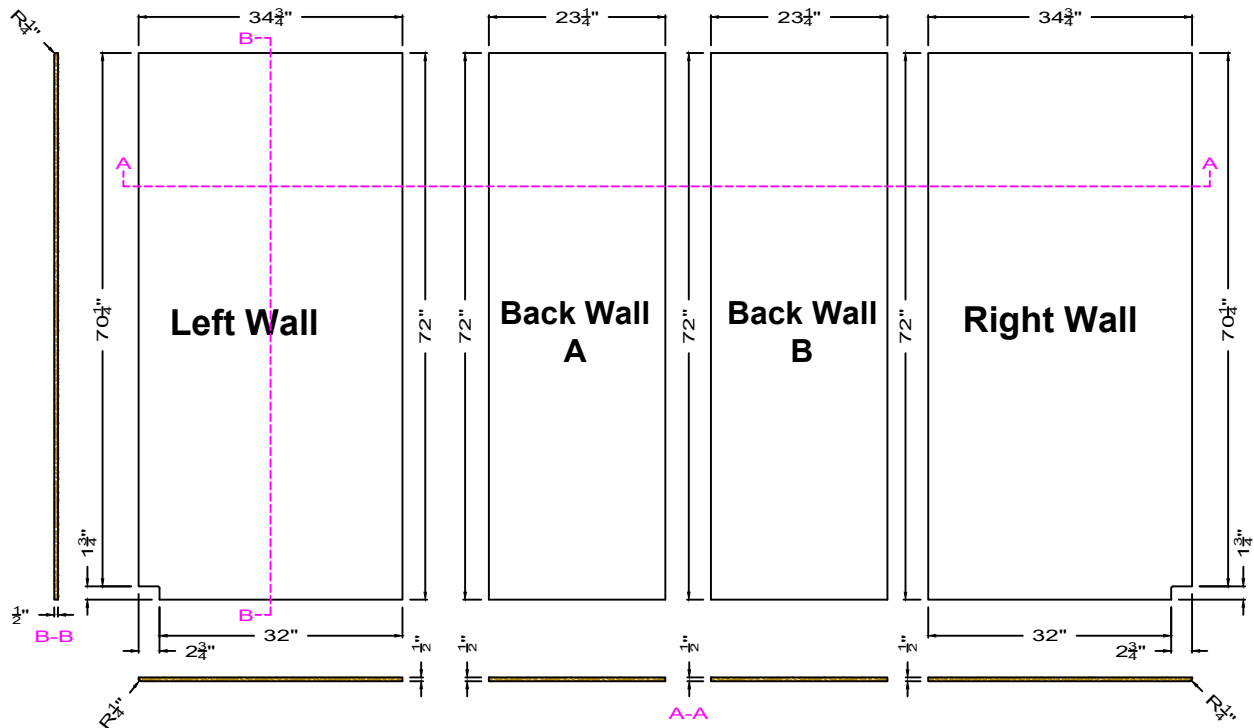

GRIFform INNOVATIONS®

3 Wall Shower Kit

3SW483672

**There is a cold seam on the back wall.
Trims are sold separately.**